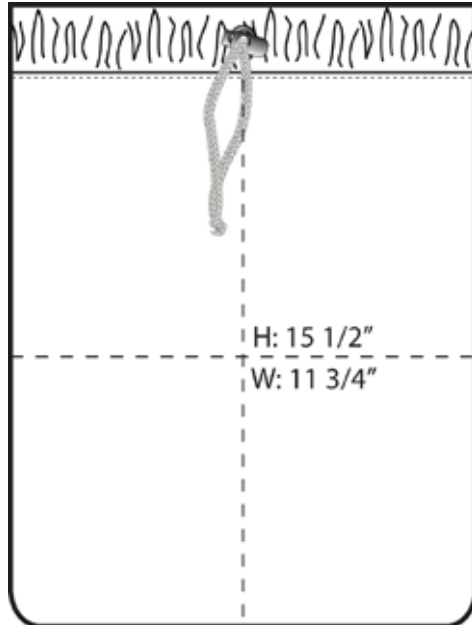

## Port Authority® Canvas Cinch Pack B119

Available in several vibrant colors, this soft cotton cinch pack has contrast webbing straps and a large zippered pocket for additional storage.

- 100% cotton canvas
- 100% polyester pocket lining
- Contrast drawcord with toggle
- Secure zippered pocket that lays flat against your back
- Dimensions: 17.5"h x 12"w

Front View

Back View

Note: Best graphic placement should be per the embellisher/screen printer recommendations.