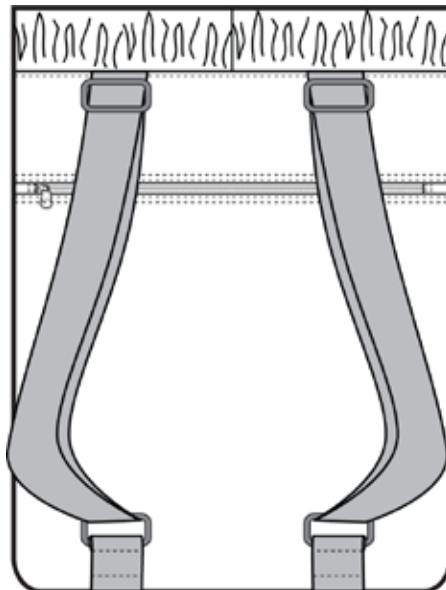

## Port Authority® Canvas Cinch Pack B119

Available in several vibrant colors, this soft cotton cinch pack has contrast webbing straps and a large zippered pocket for additional storage.

- 100% cotton canvas
- 100% polyester pocket lining
- Contrast drawcord with toggle
- Secure zippered pocket that lays flat against your back
- Dimensions: 17.5"h x 12"w

Front View

Back View

Note: Best graphic placement should be per the embellisher/screen printer recommendations.