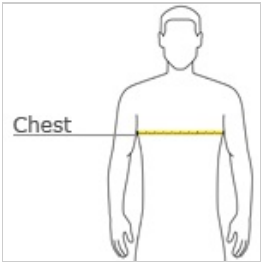

Feel like a star with the combination of softness and intermixed colors.

- 4-ounce, 60/40 ring spun combed cotton/poly, 40 singles

Cosmic fabric infuses each garment with unique character. Please allow for slight color variations.

front

back

HOW TO MEASURE

CHEST

With arms down at sides, measure around the upper body, under arms and over the fullest part of the chest.

SIZE CHART

	XS	S	M	L	XL	2XL	3XL	4XL
Chest	34-35	36-37	38-40	41-43	44-46	47-49	50-52	53-55