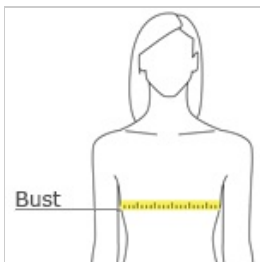

- 360 g/m2 95/5 polyester/elastane luxe heathered stretch fleece
- Mid-weight luxe stretch fleece poncho
- Cowl neck
- Front pouch pocket
- Overlay tape binding on cuffs and hem
- Split high/low hem for a feminine touch and added coverage
- Contrast The North Face logo heat transfer on right back shoulder

front

back

HOW TO MEASURE

BUST
Measure under the arm and around the fullest part of the bust with arms down, keeping tape horizontal.

SIZE CHART

	S	M	L	XL	2XL
Bust	33-35	36-38	39-41	42-44	45-48

COLOR INFORMATION